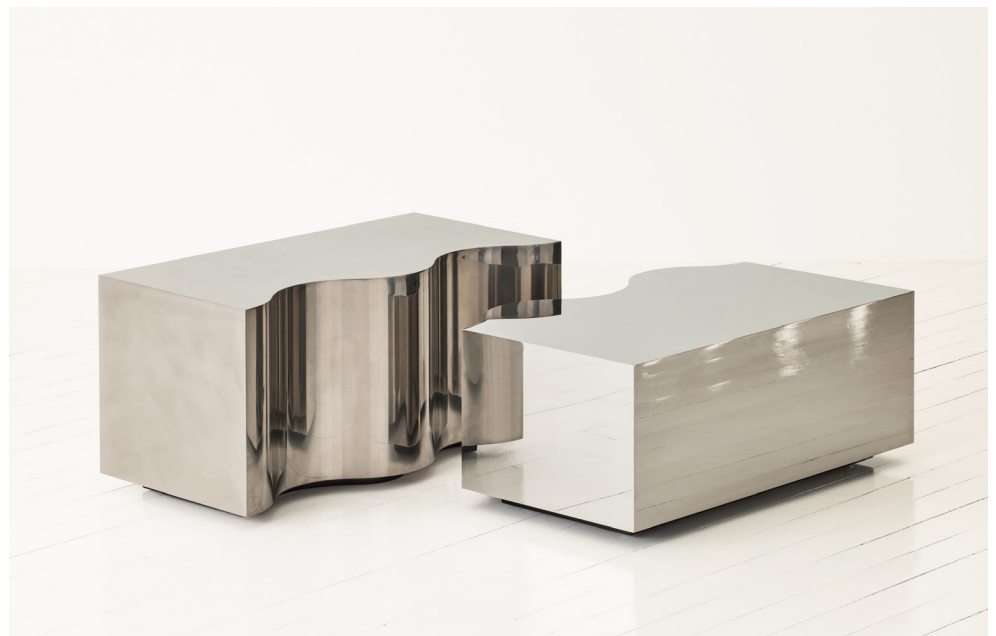

FORTUNE COFFEE TABLES

SMALL SHAPES

The Fortune Coffee Table system features 3 sizes and 12 shapes intended to stand alone or tile together to create a larger surface or landscape. Offered in satin or polished stainless steel only, and with or without an inlay composition (the inlay composition is a artful composition available on 3 of the shapes only and is not customizable).

30"W x 15"D x 12"H OR 15"H (SM-1)

30"W x 18"D x 12"H OR 15"H (SM-2)

30"W x 30"D x 12"H OR 15"H (SM-3)

30"W x 33"D x 12"H OR 15"H (SM-4)

Table: Satin or Polished Stainless Steel

Inlays: Stainless Steel and Brass

All pieces made-to-order.

Made by hand in NYC.

© 2023 Egg Collective L.L.C.

info@eggcollective.com | 347.889.7594