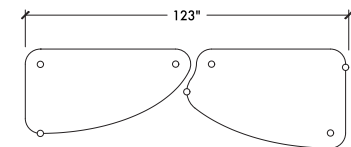

MARTIE DESKS

This solid wood desk is graceful and multifunctional. Available with or without a drawer - its organic wedge shaped top elegantly gestures outward. Ideal for use individually, or nested together as a pair.

63"L x 33.5"D x 29"H (Medium - 3 Legs)

63"L x 37.75"D x 29"H (Large - 4 Legs)

Solid Wood: Walnut, Blackened Walnut, Natural White Oak, Blackened White Oak or Bleached Maple

Both sizes are offered with a drawer on the curved side, with a drawer on the flat side, or without a drawer entirely.

Both sizes are also offered in standard orientation or mirrored orientation.

Custom sizing upon request.

Available with or without a drawer.

Solid Wood Construction.

All pieces made -to-order.

Made by hand in NYC.

© 2019 Egg Collective L.L.C.

info@eggcollective.com | 347.889.7594